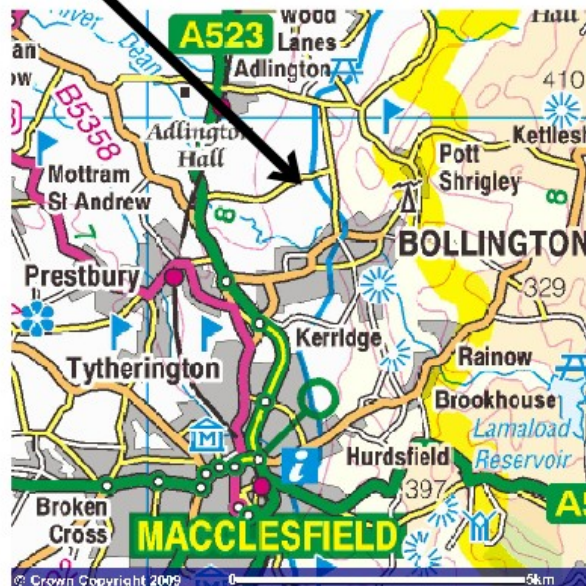

CLOSING DATE: SUNDAY 7th NOVEMBER 2010

■ HERE

GPS location N 53.30711°, W 2.11377°. OS Grid SJ 9250 7890

New Century Clout Shoot—Sunday 14th November 2010

Entry Form

Note: All archers must be members of GNAS & abide by current dress regulations.